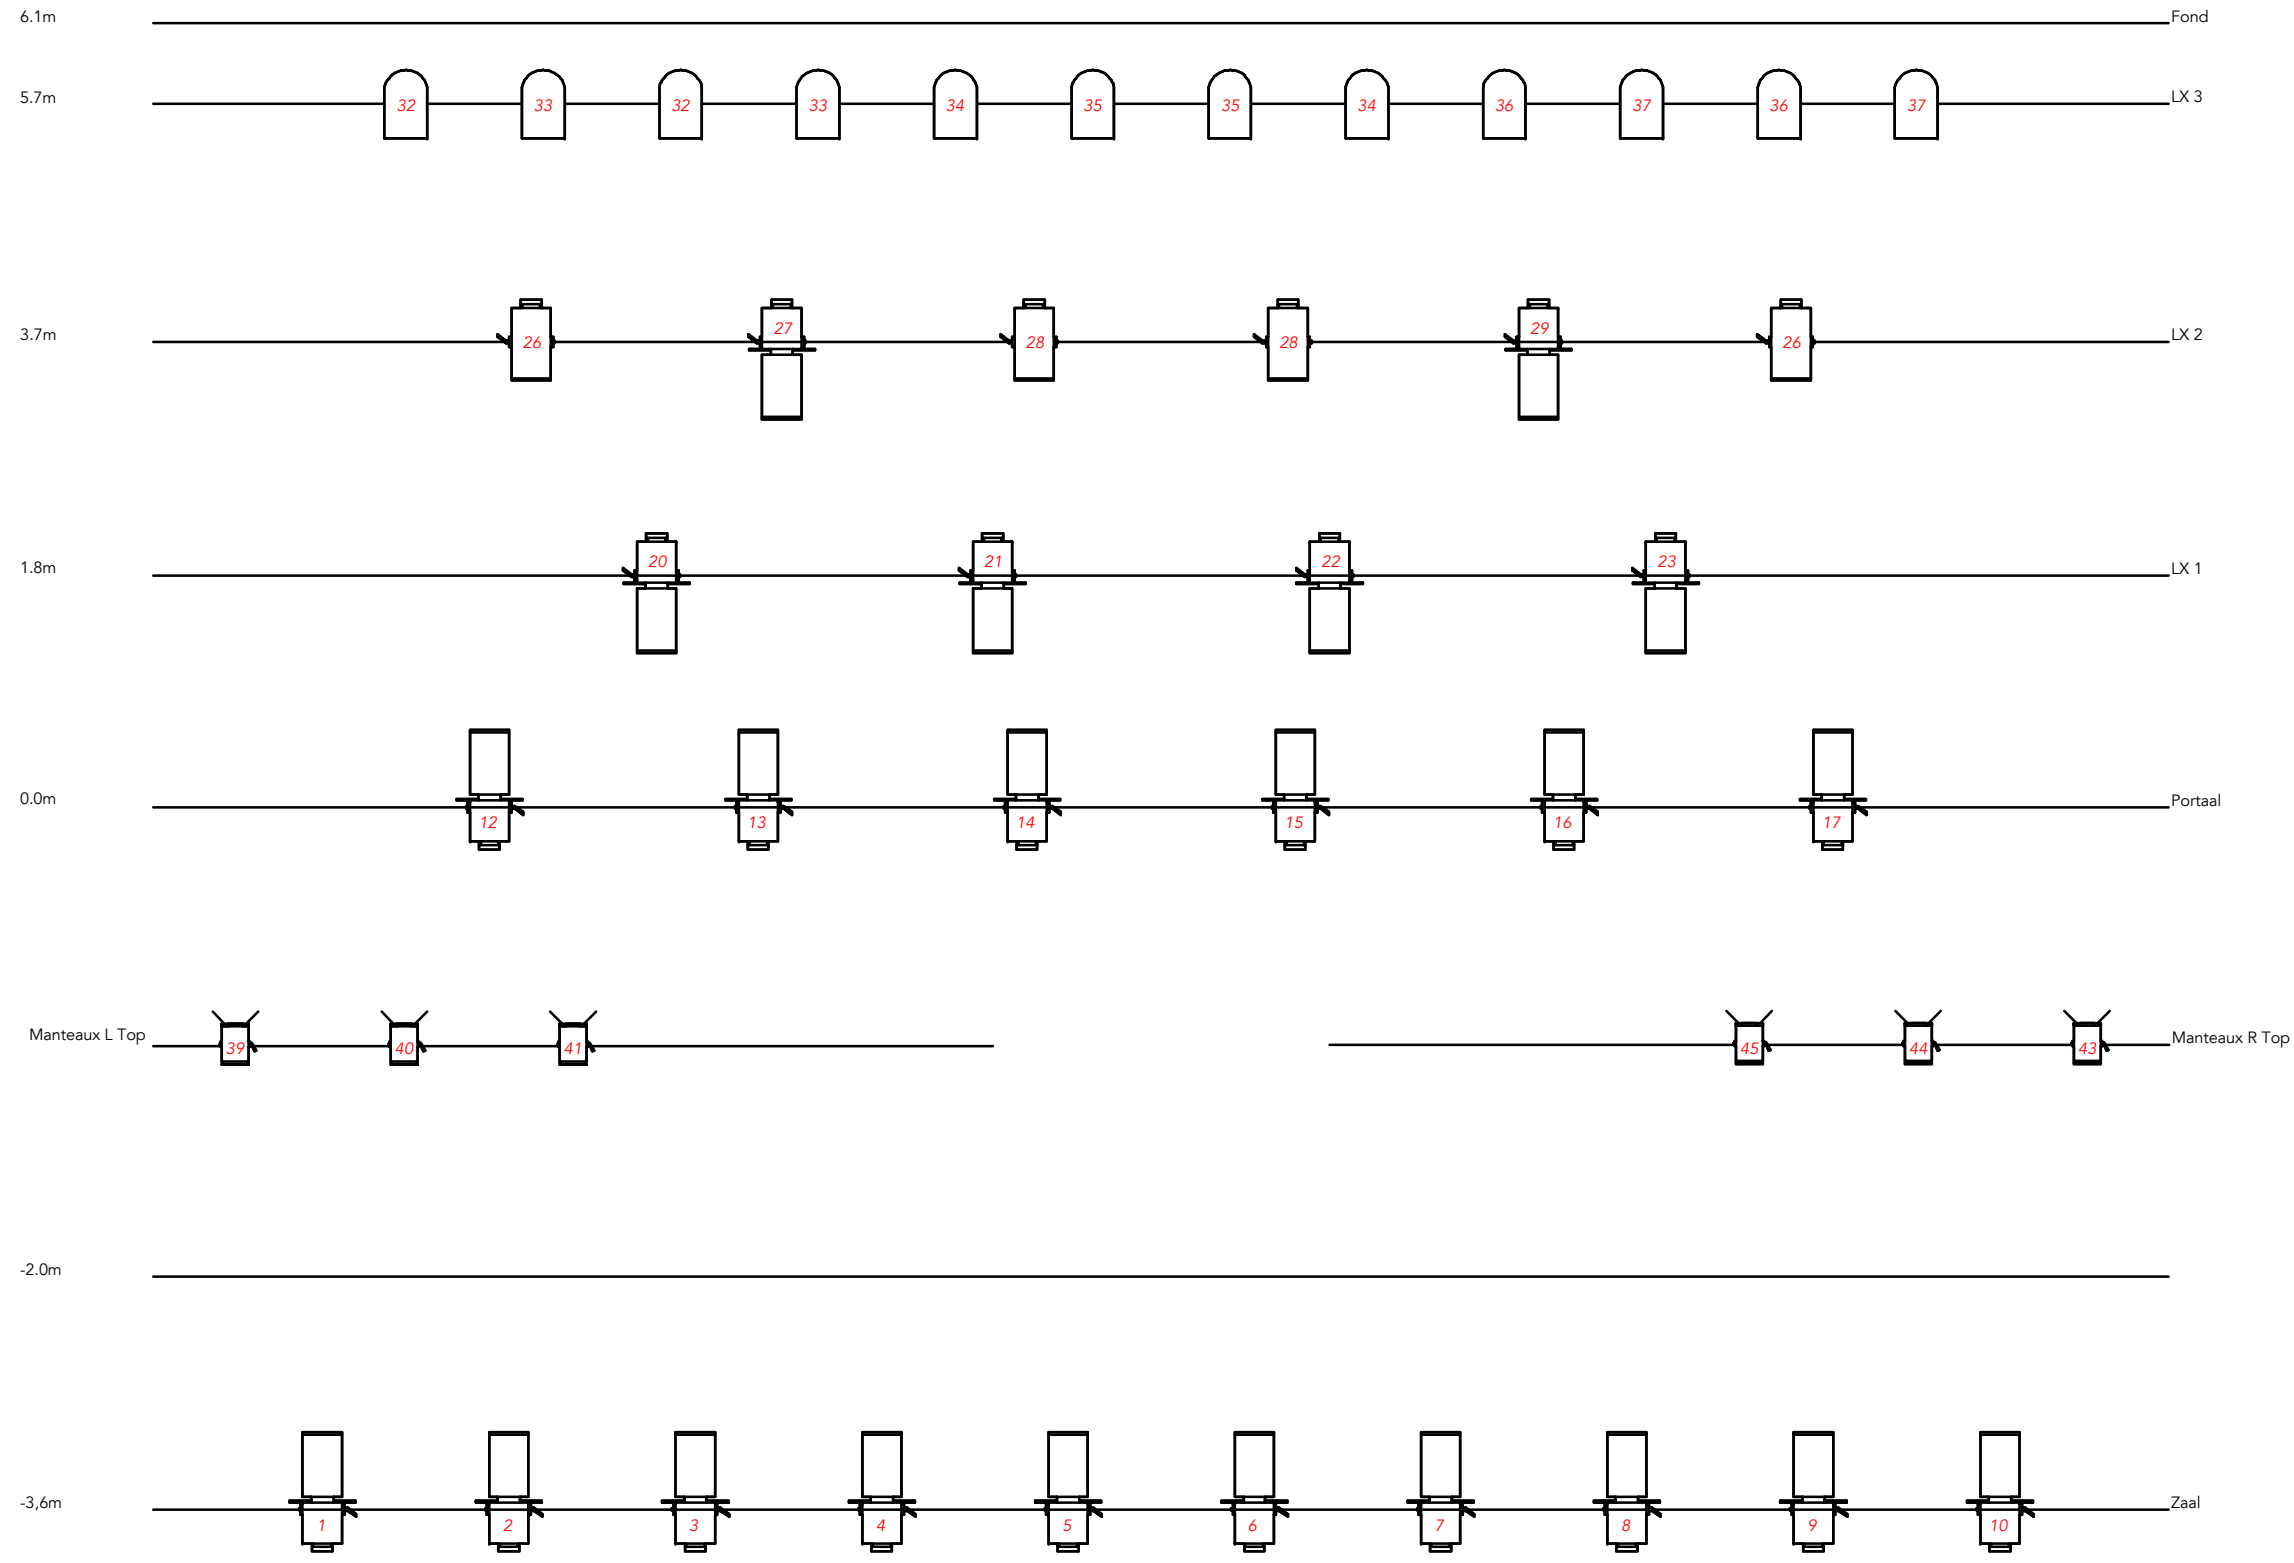

8.0m 6.0m 4.0m 2.0m 0.0m 2.0m 4.0m 6.0m 8.0m

42
Zaallicht

Lighting Design:	Dennis van den Dool
Assistant:	
Version:	
Venue:	Theater Peeriscope
Date:	